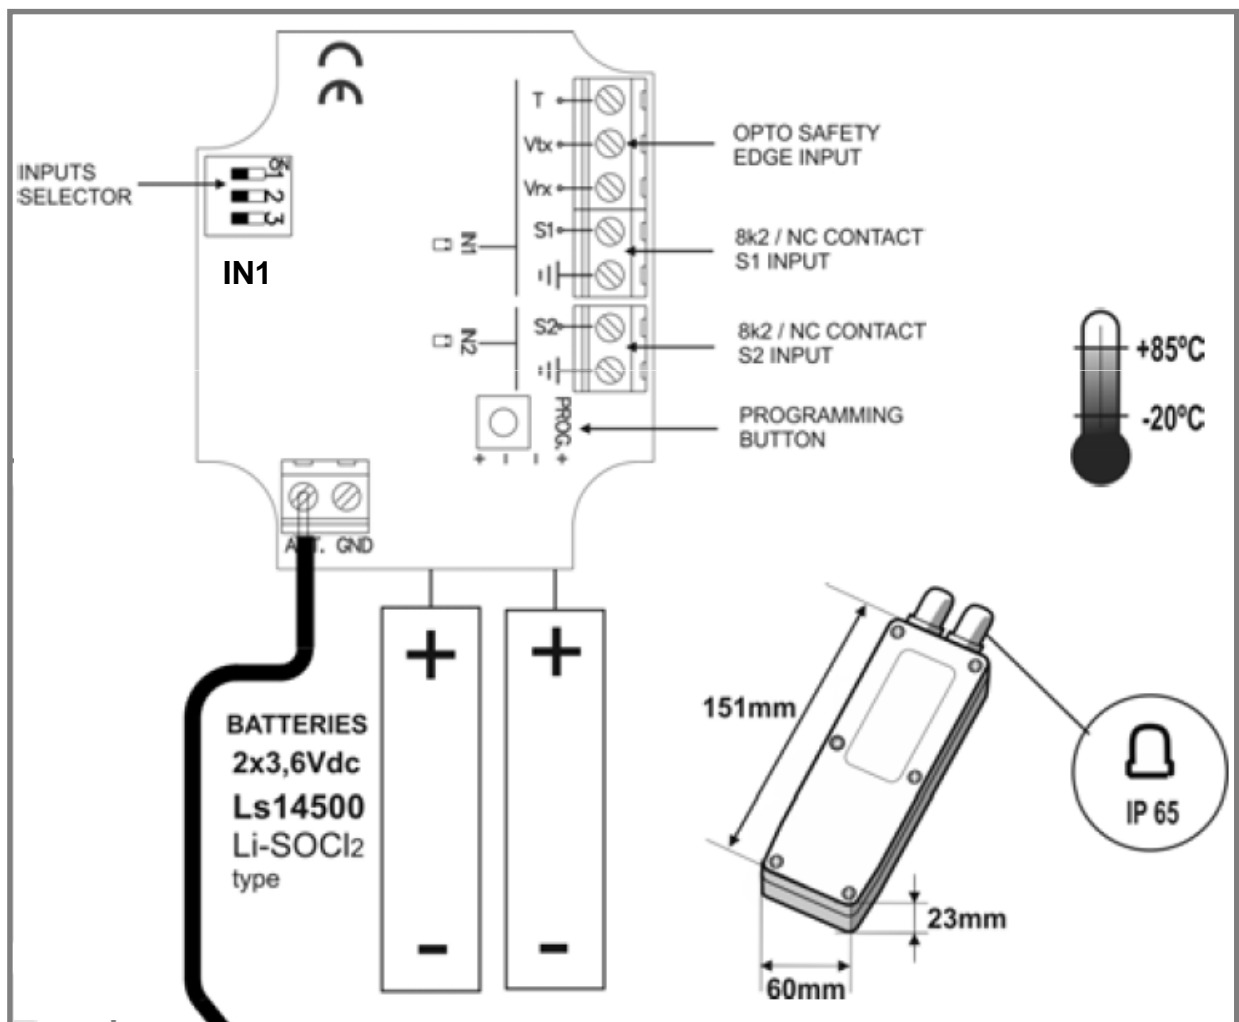

PROMISE TO CUSTOMER

Product designation : Radio Safety Edge

Product specification

Transmitter radio safety edge

General description

2015

Let's...!

Living
Environment
Transformation
by Somfy