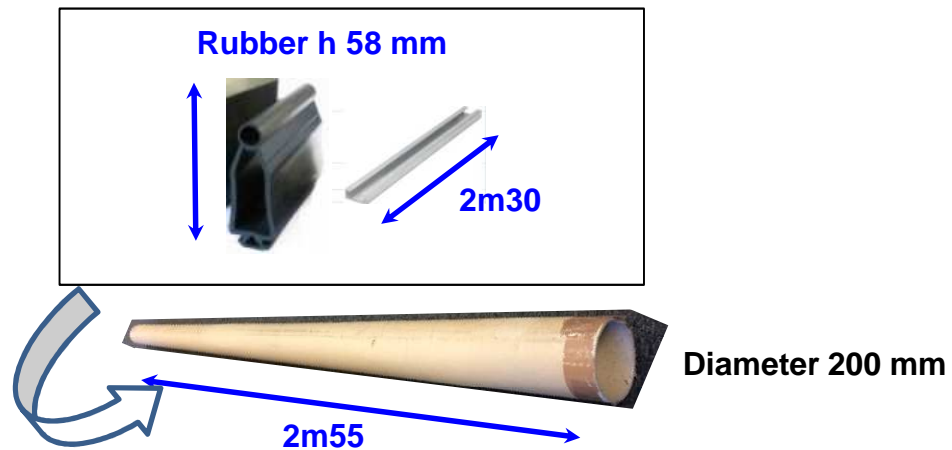

PROMISE TO CUSTOMER

Product designation : Radio Safety Edge

Spare parts

Ref. 901 96 12 : Rubber h 58 kit

Ref. 901 96 13 : Rubber h 90 kit