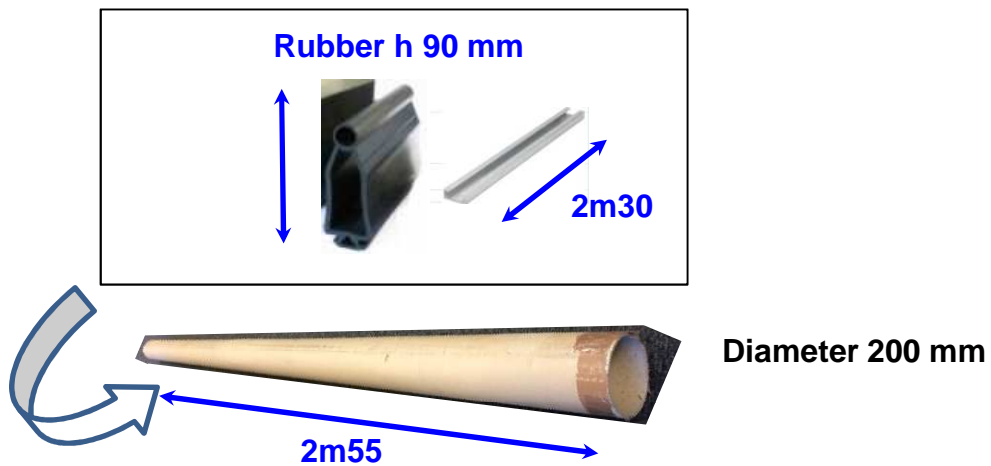

15

PROMISE TO CUSTOMER

Product designation : Radio Safety Edge

Logistic information

Ref. 901 96 12 : Rubber h 58 kit

Ref. 901 96 13 : Rubber h 90 kit

Ref. 178 28 25: Radio safety edge kit

2015