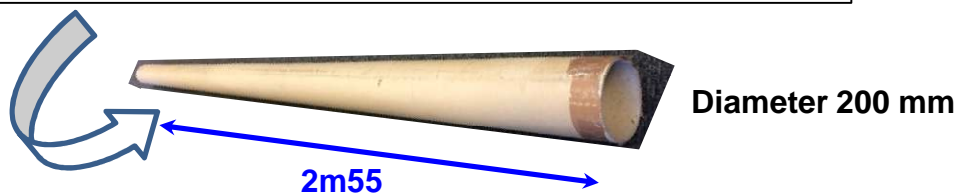

2015

Let's...!
Living
Environment
Transformation
by Somfy

15