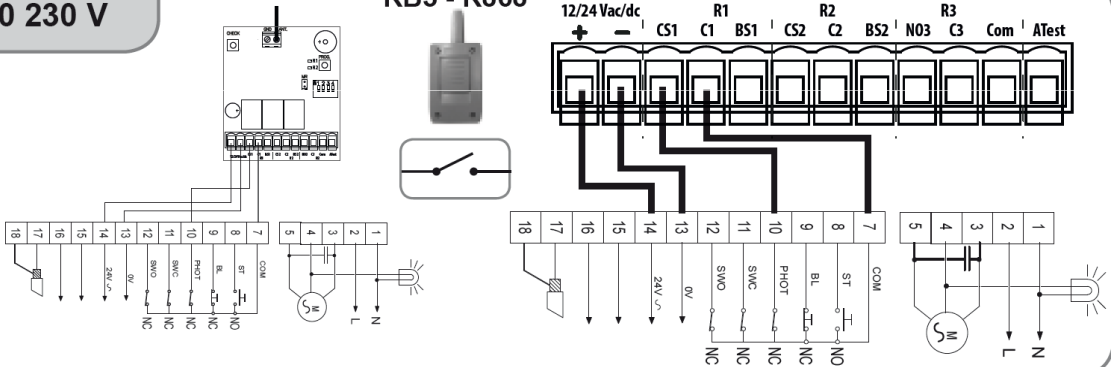

2015

Let's...! Living Environment Transformation by Somfy

PROMISE TO CUSTOMER

Product designation : Radio Safety Edge

Connecting radio safety edge

Receiver radio safety edge

Elixo 500 3S RTS/io

POB = 1

RB3 - R868

Elixo 500 230 V

RB3 - R868

Elixo 800 230 V
Elixo 1300 230 V
Elixo 2000 230 V

RB3 - R868

PROMISE TO CUSTOMER

Product designation : Radio Safety Edge

Restriction Radio Safety Edge