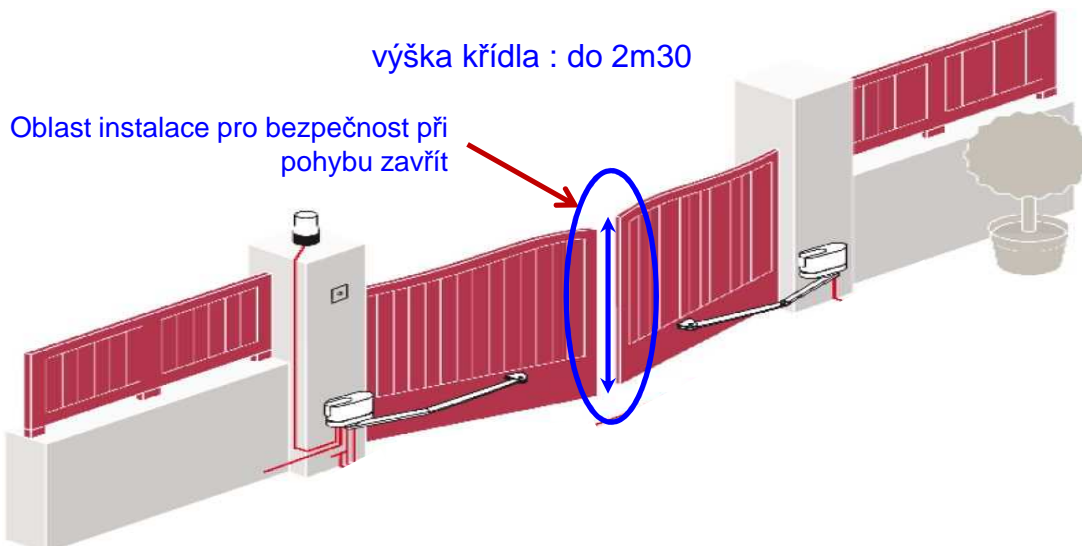

PROMISE TO CUSTOMER

Radio Safety Edge kit

Instalace (v závislosti na typu a riziku)

➤ křídlová brána