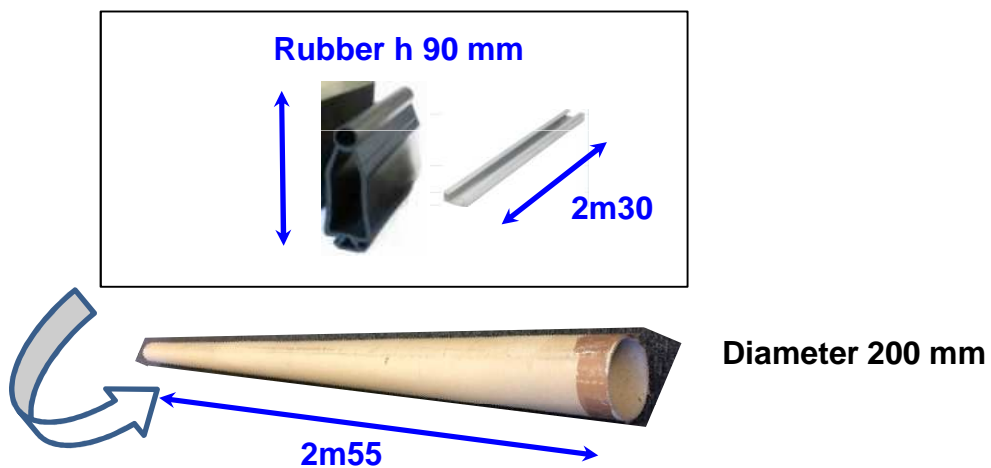

Let's...!
Living
Environment
Transformation
by Somfy

PROMISE TO CUSTOMER

Product designation : Radio Safety Edge

Spare parts

Ref. 901 96 12 : Rubber h 58 kit

Ref. 901 96 13 : Rubber h 90 kit

Ref. 178 28 25: Radio safety edge kit