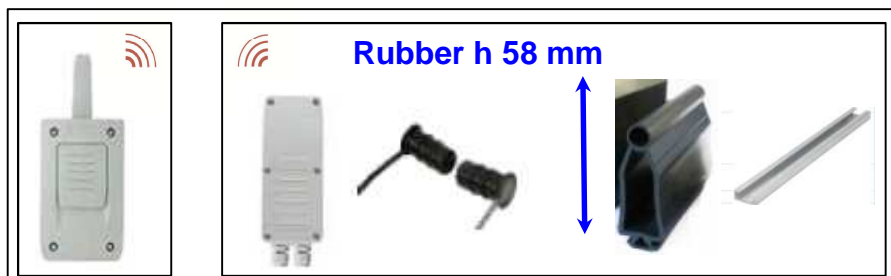

PROMISE TO CUSTOMER

Product designation : Radio Safety Edge

Scope of application

• Type of Application : Swinging and sliding gate

• Gate Weight :

Swinging gate : Up to 400 Kg / leaf

Sliding gate : Up to 500 Kg

Ref : 901 95 89

Sliding gate : 501 Kg up to 2 000 Kg

Ref : 901 96 11

2015

Let's...!

Living
Environment
Transformation
by Somfy

PROMISE TO CUSTOMER

Radio Safety Edge kit