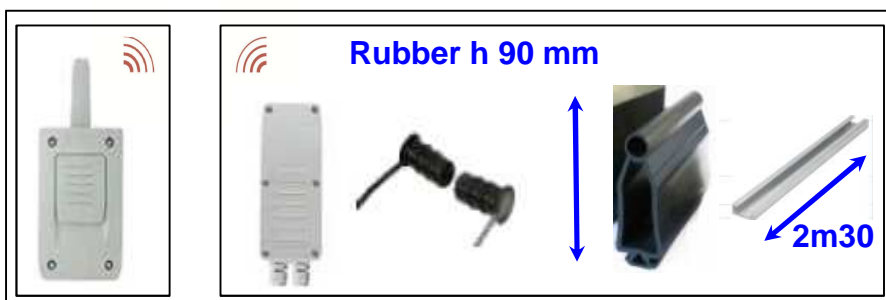

1 year warranty

Logistic information

Ref. 901 95 89 : Radio safety edge kit rubber 58

Sticker

Ref. 901 96 11 : Radio safety edge kit rubber 90

Sticker

2015

Let's...!
Living
Environment
Transformation
by Somfy