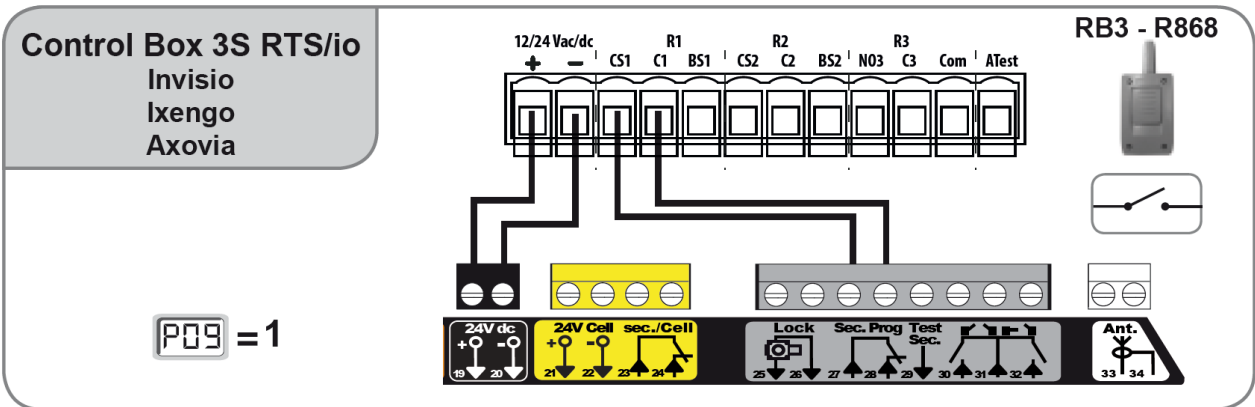

Let's...! Living Environment Transformation by Somfy

PROMISE TO CUSTOMER

Product designation : Radio Safety Edge

Connecting radio safety edge

Receiver radio safety edge

Safety edge manage like
resistive safety edge

2015

Let's...! Living Environment Transformation by Somfy

PROMISE TO CUSTOMER

Product designation : Radio Safety Edge

Connecting radio safety edge

Receiver radio safety edge

Elixo 500 3S RTS/io

POB = 1

RB3 - R868

Elixo 500 230 V

RB3 - R868

Elixo 800 230 V
Elixo 1300 230 V
Elixo 2000 230 V

RB3 - R868

PROMISE TO CUSTOMER

Product designation : Radio Safety Edge

Restriction Radio Safety Edge