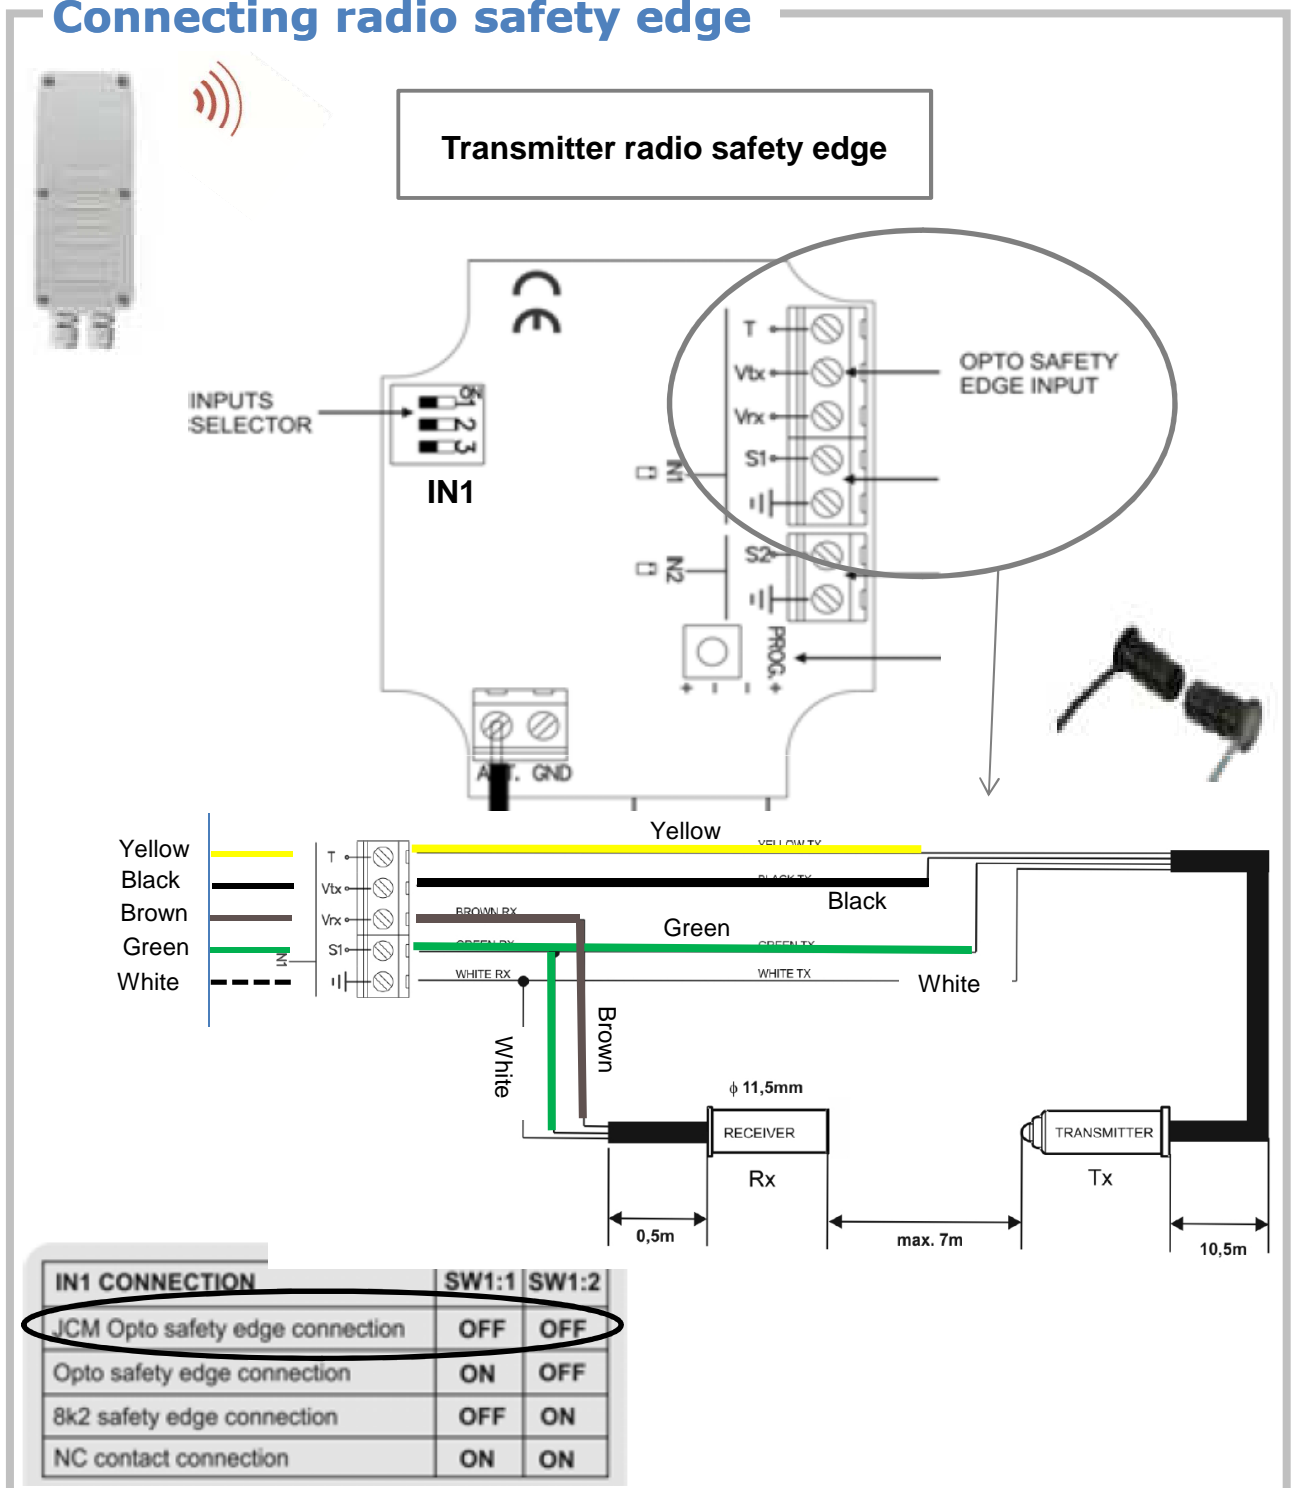

General description

2015

Let's...!

Living
Environment
Transformation
by Somfy

PROMISE TO CUSTOMER

Product designation : Radio Safety Edge

Connecting radio safety edge

2015

Let's...! Living Environment Transformation by Somfy

PROMISE TO CUSTOMER

Product designation : Radio Safety Edge

Product specification

Receiver radio safety edge

General description

PROMISE TO CUSTOMER

Product designation : Radio Safety Edge