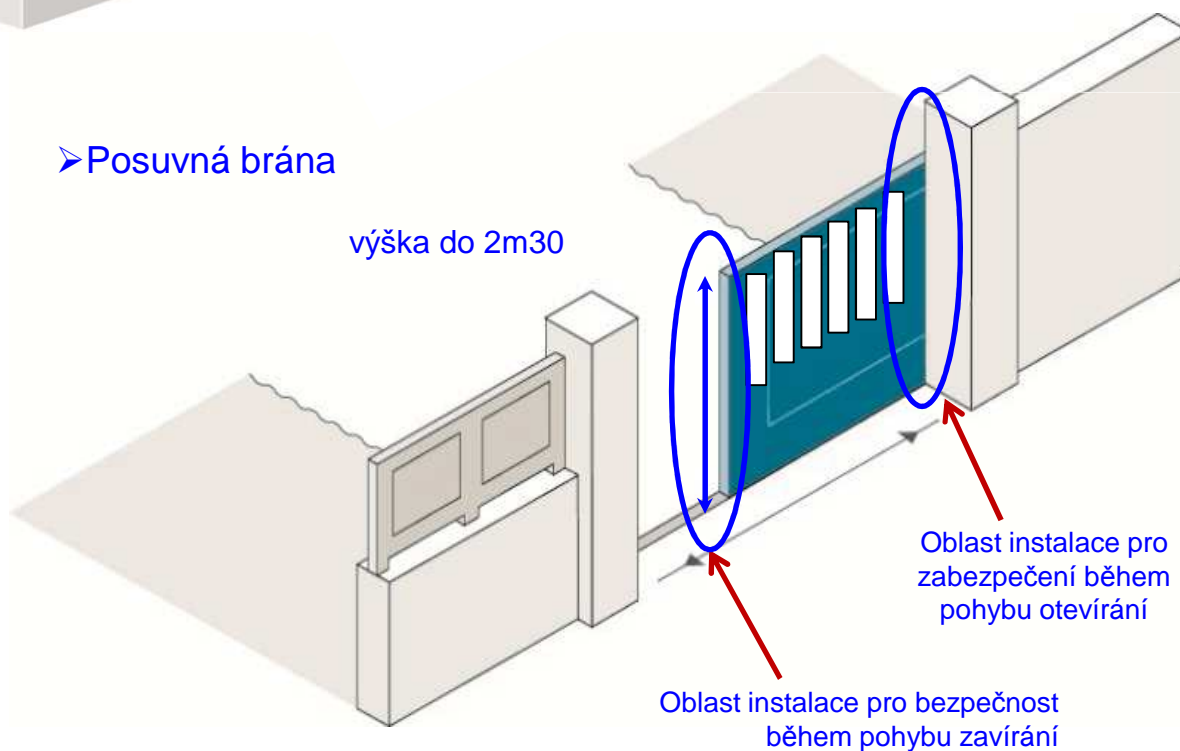

➤ Posuvná brána

2015

Let's...!

Living
Environment
Transformation
by Somfy