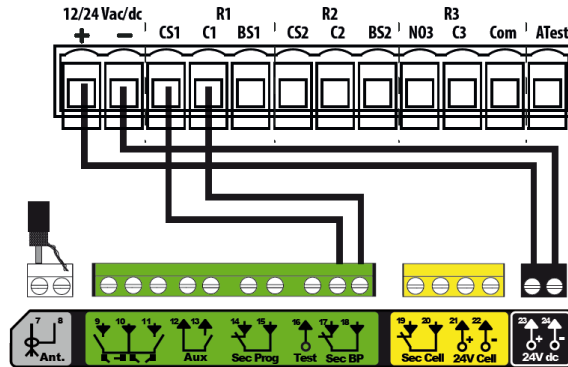

2015

Let's...! Living Environment Transformation by Somfy

PROMISE TO CUSTOMER

Product designation : Radio Safety Edge

Connecting radio safety edge

Receiver radio safety edge

Elixo 500 3S RTS/io

POB = 1

RB3 - R868

Elixo 500 230 V

RB3 - R868

Elixo 800 230 V
Elixo 1300 230 V
Elixo 2000 230 V

RB3 - R868

PROMISE TO CUSTOMER

Product designation : Radio Safety Edge

Restriction Radio Safety Edge