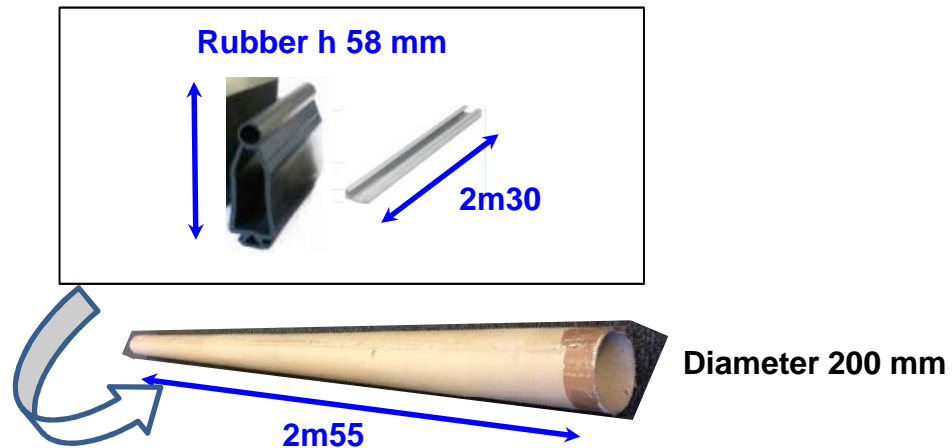

15

PROMISE TO CUSTOMER

Product designation : Radio Safety Edge

Logistic information

Ref. 901 96 12 : Rubber h 58 kit

Ref. 901 96 13 : Rubber h 90 kit

Ref. 178 28 25: Radio safety edge kit

2015