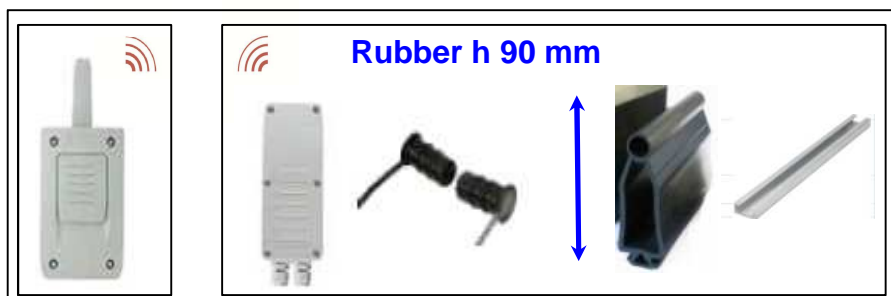

Sliding gate : 501 Kg up to 2 000 Kg

Ref : 901 96 11