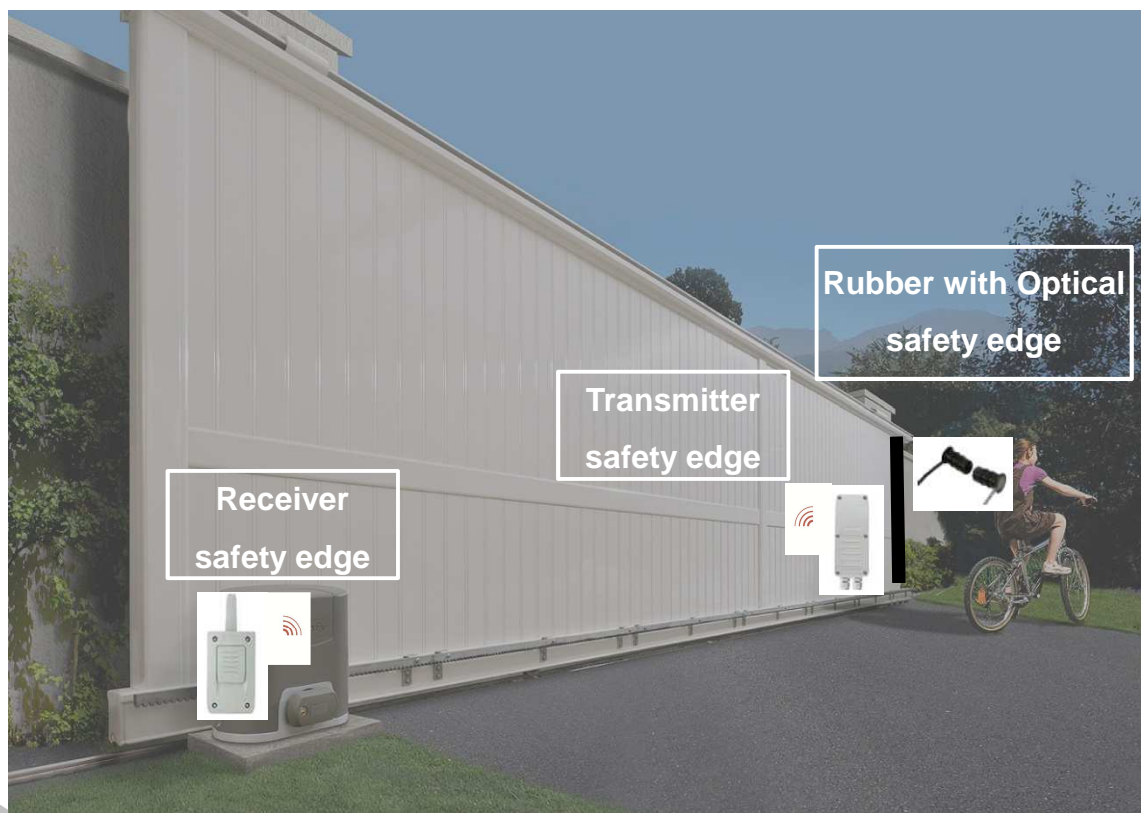

PROMISE TO CUSTOMER

Product designation : Radio Safety Edge

Product description

2015

Let's...!

Living
Environment
Transformation
by Somfy